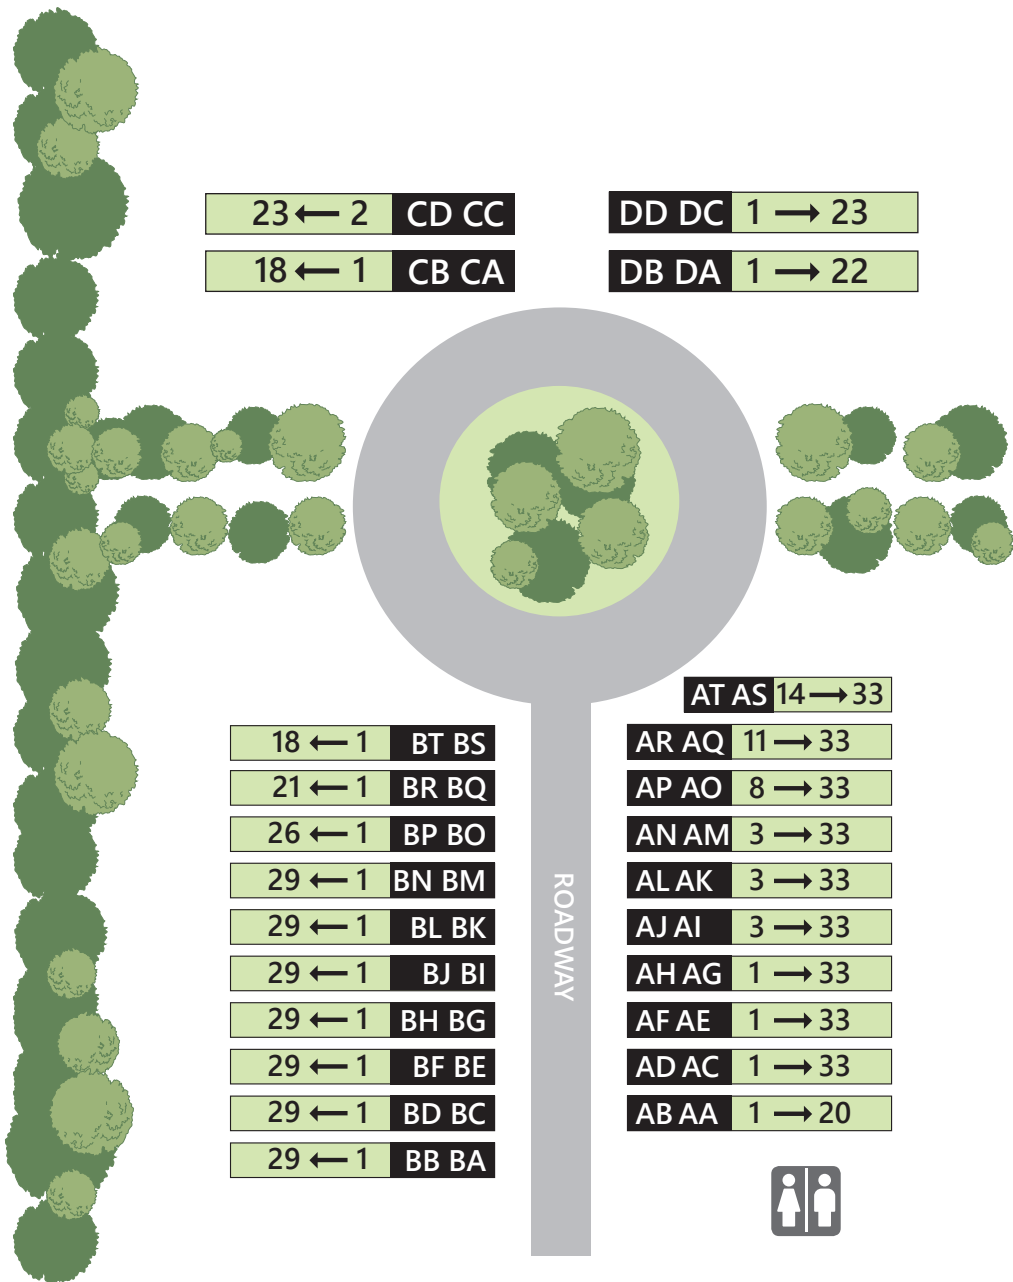

Deloraine General Cemetery

Emu Bay Road, Deloraine

(Map is a guide only, not drawn to scale)

ROADWAY		ROADWAY	
43 ← 1	Y1	61 ← 1	Y
86 ← 44	X1	122 ← 62	X
43 ← 1	X1	61 ← 1	X
43 ← 1	W1	61 ← 1	W
85 ← 44	W1	122 ← 62	V
86 ← 44	V1	61 ← 1	V
43 ← 1	V1	60 ← 1	U
43 ← 1	U1	60 ← 1	U2
86 ← 44	T1	60 ← 1	T
43 ← 1	T1	122 ← 62	S
86 ← 44	S1	61 ← 1	S
43 ← 1	S1	63 ← 1	R
42 ← 1	R1	122 ← 63	Q
86 ← 44	Q1	62 ← 1	Q
43 ← 1	Q1	62 ← 1	P
42 ← 1	P1		
ROADWAY		Wall of Memory	
43 ← 1	O1	48 ← 3	O 2 ← 1 O
86 ← 44	N1	83 ← 38	N
43 ← 1	N1	37 ← 1	N
43 ← 1	M1	37 ← 1	M1
88 ← 44	L1	82 ← 42	L
43 ← 1	L1	41 ← 1	L
45 ← 1	K1	62 ← 1	K
ROADWAY		Baptist	
43 ← 1	J1	72 ← 63	K
86 ← 44	H1	61 ← 1	J
43 ← 1	H1	124 ← 63	H
86 ← 44	G1	62 ← 1	H
43 ← 1	G1	124 ← 63	G
86 ← 44	F1	62 ← 1	G
43 ← 1	F1	61 ← 1	F
86 ← 44	E1	122 ← 62	E
43 ← 1	E1	61 ← 1	E
86 ← 44	d1	60 ← 1	D2
43 ← 1	d1	183 ← 123	D
86 ← 44	D1	122 ← 62	D
43 ← 1	D1	61 ← 1	D
42 ← 1	C1	59 ← 1	C
86 ← 44	B1	122 ← 62	B
43 ← 1	B1	61 ← 1	B
44 ← 1	A1	61 ← 1	A
ROADWAY		Presbyterian	
ROADWAY		Church of England	