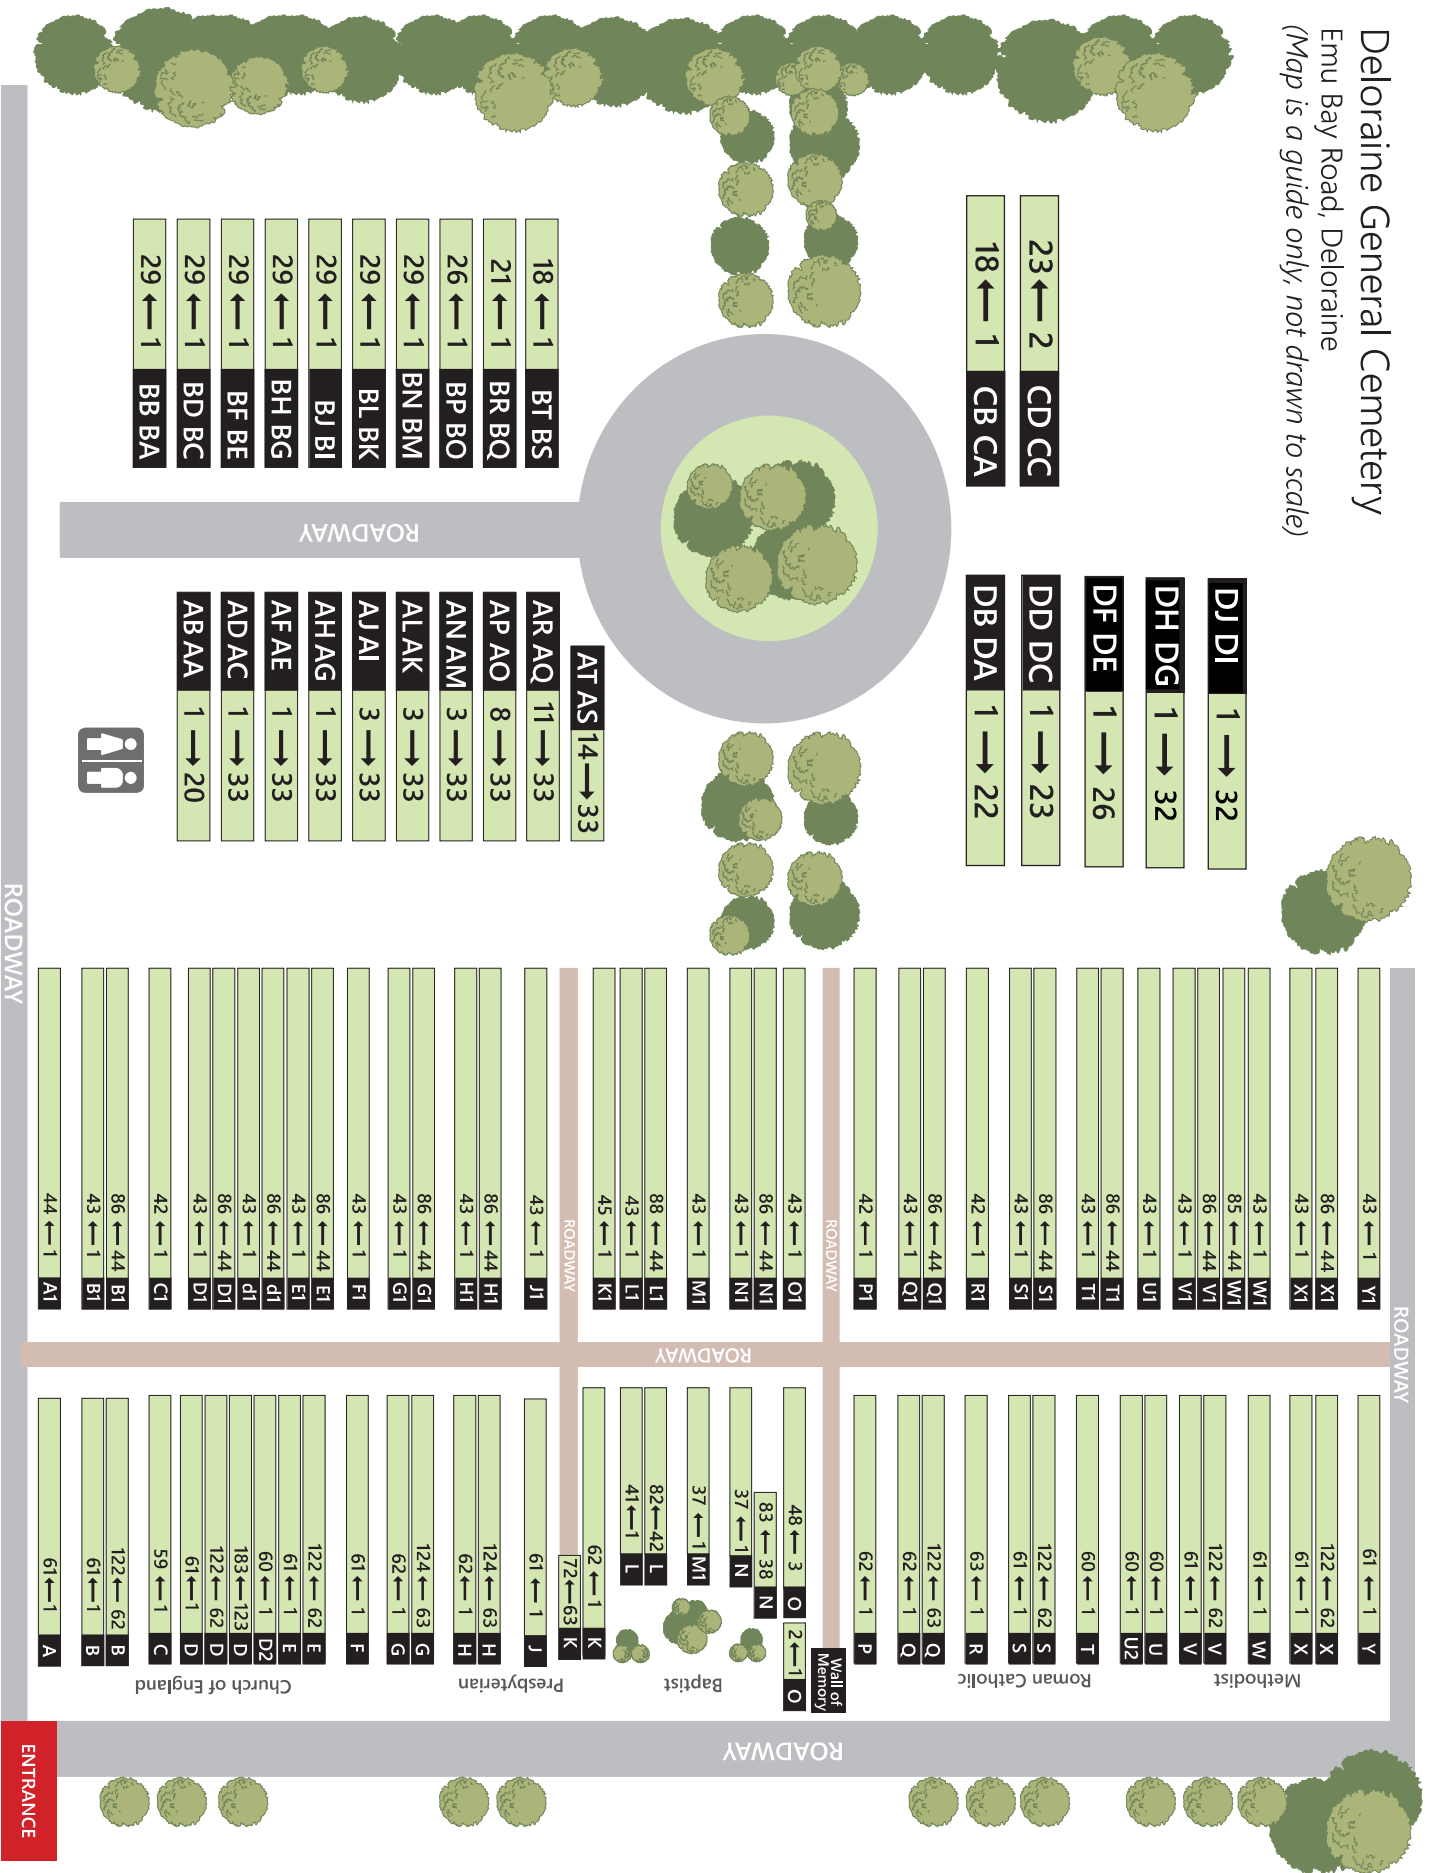

# Deloraine General Cemetery

Emu Bay Road, Deloraine  
*(Map is a guide only, not drawn to scale)*

23 ← 2 CD CC  
 18 ← 1 CB CA

DJ DI 1 → 32  
 DH DG 1 → 32  
 DF DE 1 → 26  
 DD DC 1 → 23  
 DB DA 1 → 22

18 ← 1 BT BS  
 21 ← 1 BR BQ  
 26 ← 1 BP BO  
 29 ← 1 BN BM  
 29 ← 1 BL BK  
 29 ← 1 BJ BI  
 29 ← 1 BH BG  
 29 ← 1 BF BE  
 29 ← 1 BD BC  
 29 ← 1 BB BA

AT AS 14 → 33  
 AR AQ 11 → 33  
 AP AO 8 → 33  
 AN AM 3 → 33  
 AL AK 3 → 33  
 AJ AI 3 → 33  
 AH AG 1 → 33  
 AF AE 1 → 33  
 AD AC 1 → 33  
 AB AA 1 → 20

61 ← 1 Y  
 122 ← 62 X  
 61 ← 1 X  
 61 ← 1 W  
 122 ← 62 V  
 61 ← 1 V  
 60 ← 1 U  
 60 ← 1 U2  
 60 ← 1 T  
 122 ← 62 S  
 61 ← 1 S  
 63 ← 1 R  
 122 ← 63 Q  
 62 ← 1 Q  
 62 ← 1 P  
 48 ← 3 O  
 83 ← 38 N  
 37 ← 1 N  
 37 ← 1 M1  
 82 ← 42 L  
 41 ← 1 L  
 62 ← 1 K  
 72 ← 63 K  
 61 ← 1 J  
 124 ← 63 H  
 62 ← 1 H  
 124 ← 63 G  
 62 ← 1 G  
 61 ← 1 F  
 122 ← 62 E  
 61 ← 1 E  
 60 ← 1 D2  
 183 ← 123 D  
 122 ← 62 D  
 61 ← 1 D  
 59 ← 1 C  
 122 ← 62 B  
 61 ← 1 B  
 61 ← 1 A

Methodist

Roman Catholic

Wall of Memory

Baptist

Presbyterian

Church of England

ENTRANCE